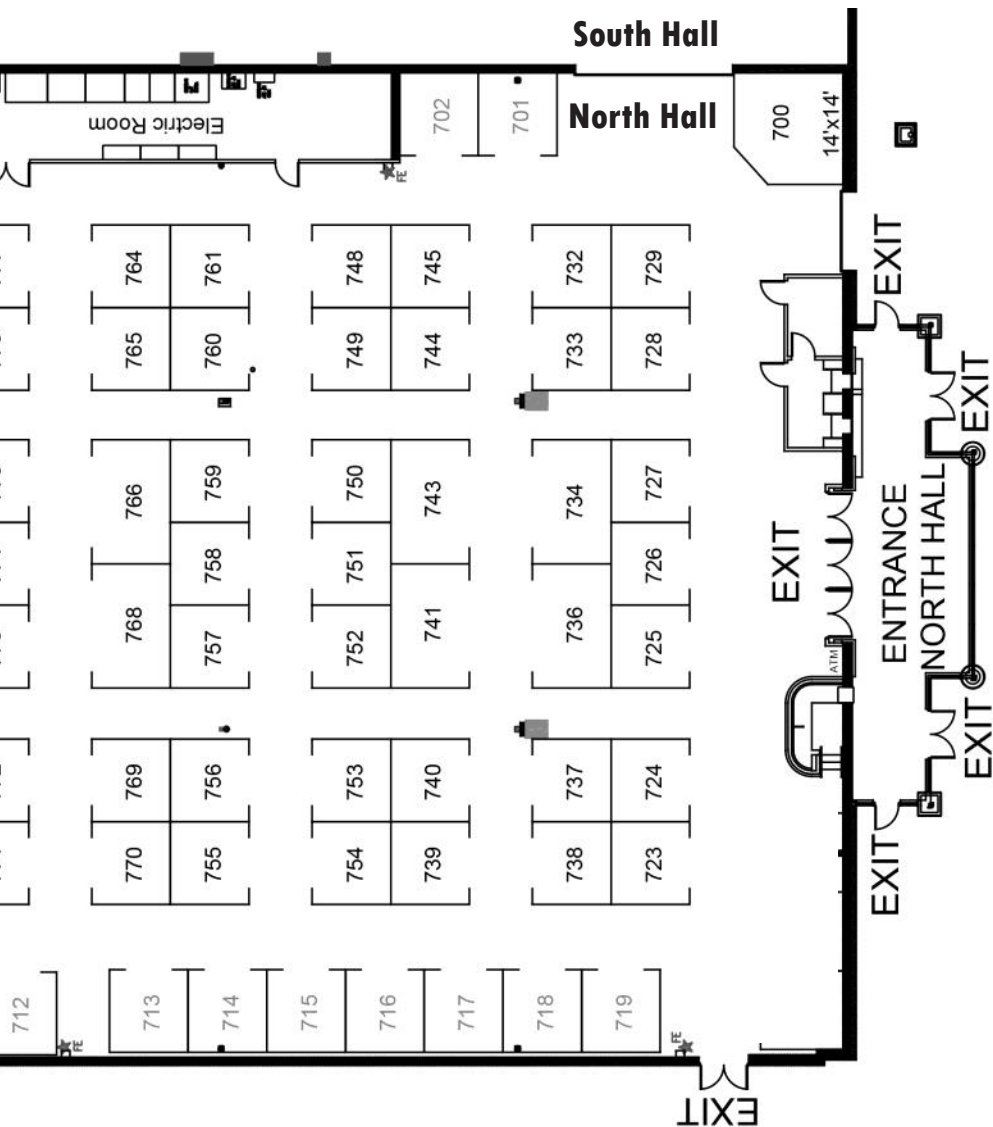

Deco-Rations.net

Art Deco ■ Automotive Art ■ Patent Art

Jim Linz
Owner

Exclusive agent for the automotive art of
R. M. Merchant

PO Box 221011 T: 703.568.3745
Chantilly, VA 20153 jim@Deco-Rations.net