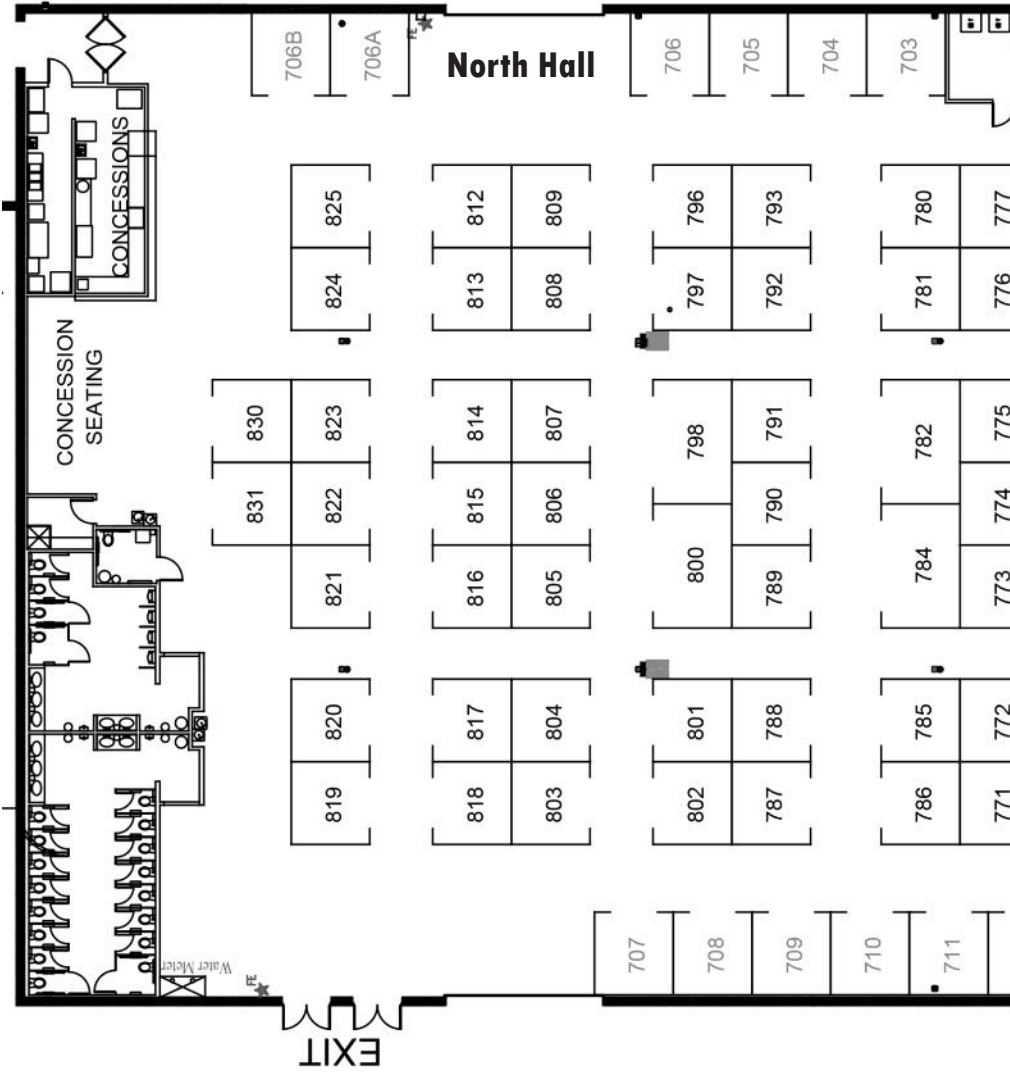

South Hall

North Hall

COMPLIMENTS OF
STREAMLINE
CLASSICS